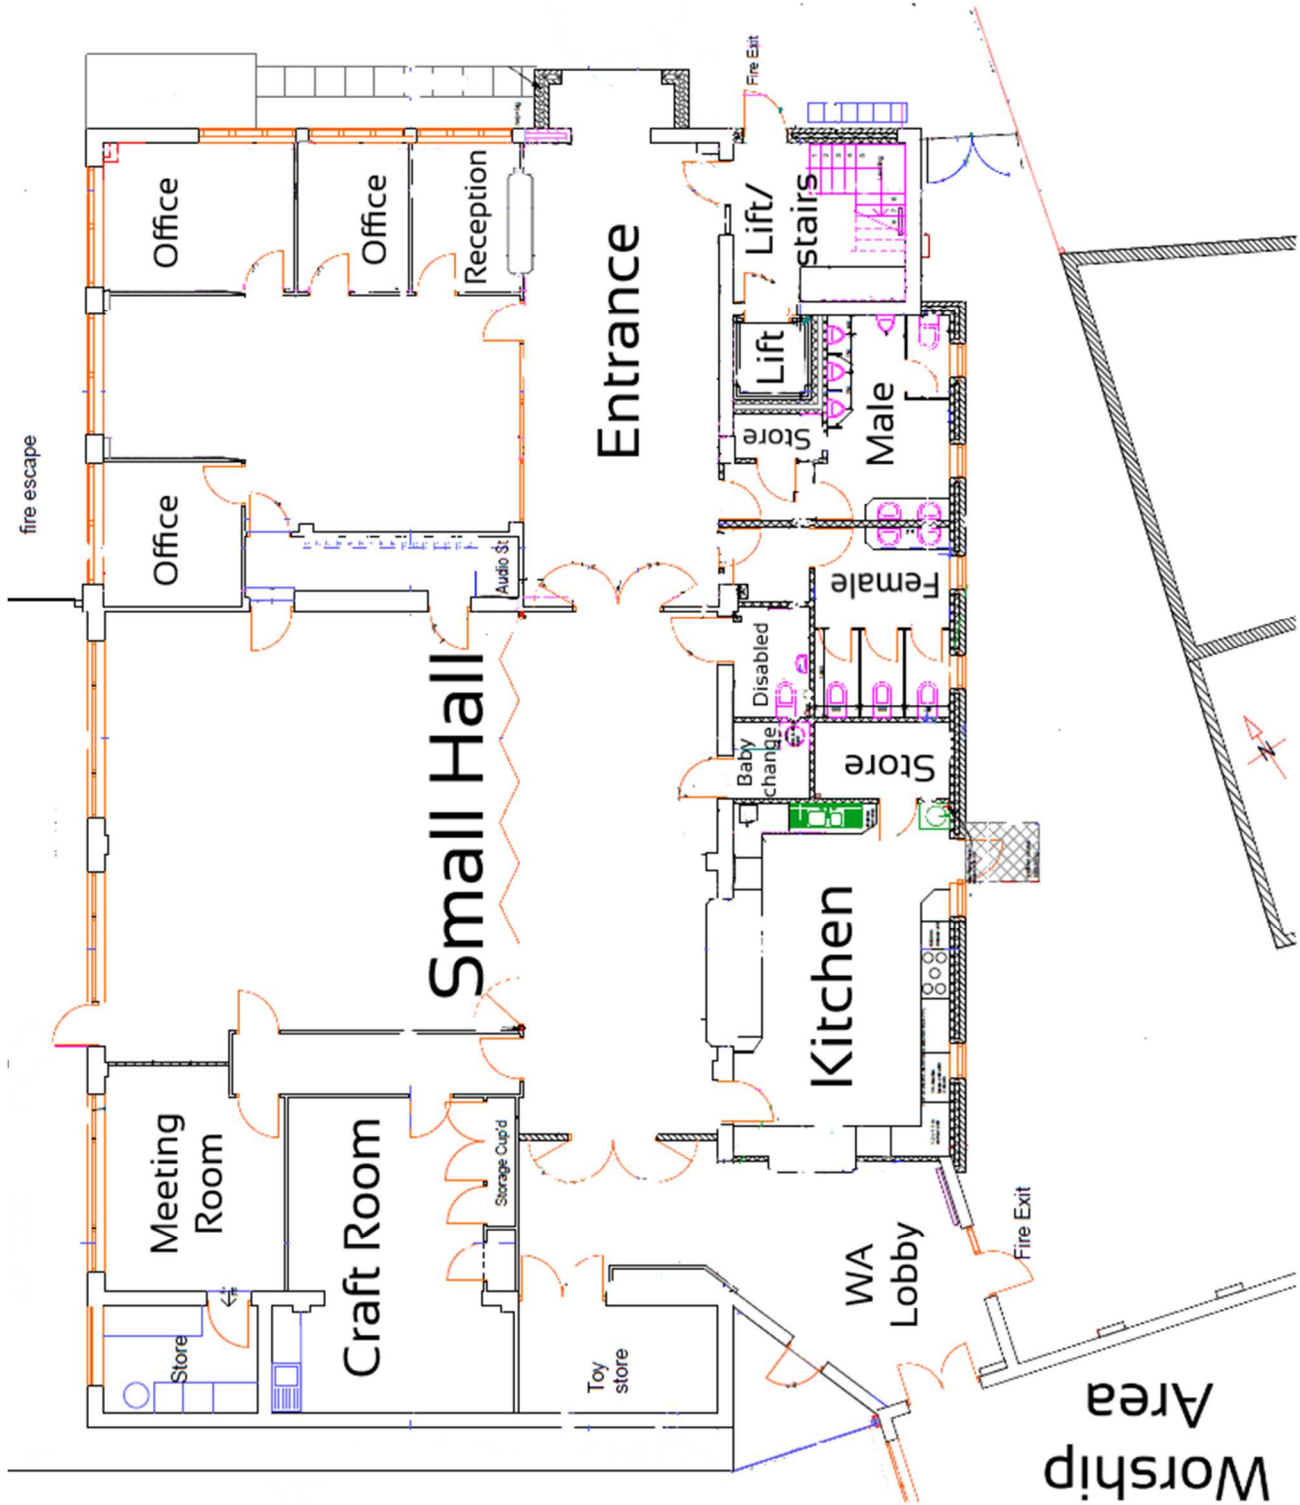

OIKODOM
Building Outward and Upward

Plans: 21 January 2014

oikodom.godmanchesterbaptist.org
Godmanchester Baptist Church
East Chadley Lane, Godmanchester, Huntingdon, PE29 2BJ
Registered Charity No: 1089263